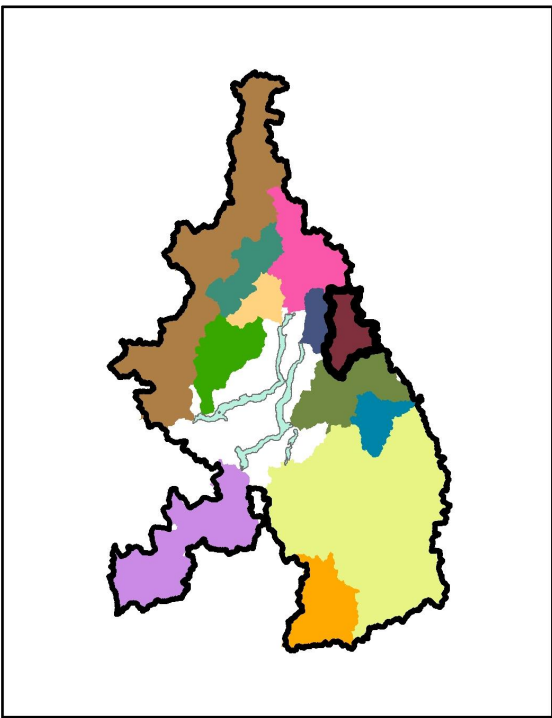

Perry River Sub-Drainage

-  Perry River Sub-Drainage
-  Municipal Boundaries
-  Provincial Parks
-  Rivers
-  Wetlands
-  Lakes
-  Old Growth Management Area
-  Agriculture, Cutblocks, Height of Land